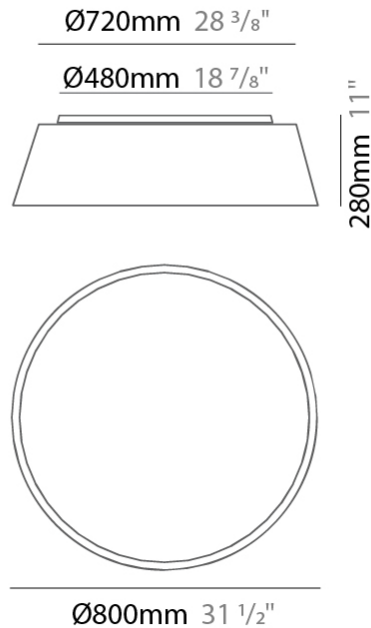

PROJECT	_____
TYPE	_____
SPECIFIER	_____
QUANTITY	_____
DATE	_____

DRUM SURFACE

D112014-

base number   Finish
Options

1. To build a product code in our configurator select the specify button on the base model # product page
2. To build a manual product code on this datasheet choose from the options listed below in blue font and add the suffix to the base model #

GENERAL

Series: Drum _____
Brand: Ole _____
Division: Design _____
Mounting Type: Surface _____
Mounting Location: Ceiling _____
Subcategory: Ambient _____

PHYSICAL

Shape: Drum _____
Diameter (mm): 800 _____
Diameter (in): 31 1/2 _____
Height (mm): 280 _____
Height (in): 11 _____
Light Distribution: Direct _____
Weight (kg): 4.4 _____
Weight (lbs): 9.7 _____
Diffuser: PMMA - Opal _____
Fixture Finish: BEI / BLK / BLU / COG / DGN / GRY / MRN / MOC / MUS /
OLV / SIL / STN / TER / WHI _____
Holder Finish: Black _____
Fixture Material: Fabric Cord / Metal _____
Upon Request: Other fabric cord colors available upon request (see
downloadable finish chart) _____

ELECTRICAL

Number of Lamps: 4 _____
Lamp Type: LED Retrofit _____
Lamp Shape: A19 _____
Bulb Included: Bulb Not Included _____
Max. Wattage Per Lamp (W): 15 _____
Lamp Base: E26 _____
Input Voltage (V): 120 _____
Upon Request: 277Vac / GU24 _____

LED

OPTICAL

RATINGS AND CERTIFICATIONS

Certified By: Certified for North American Standards _____
IP rating: IP20 _____